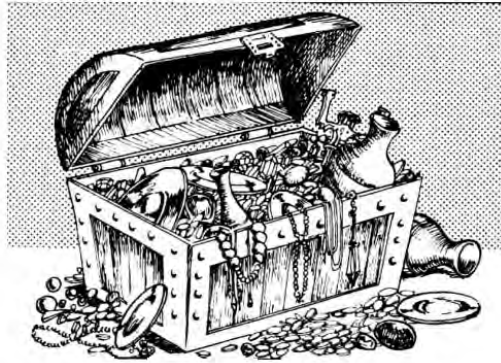

Chests can only hold 300 lbs of gear. PH153

Note item weight to avoid exceeding the 300 lbs limit.

List all small items in the small item tray lists such as potions and gems.

CHARACTER NAME

Small Items Tray 1

Small Items Tray 2

Main Storage Compartment